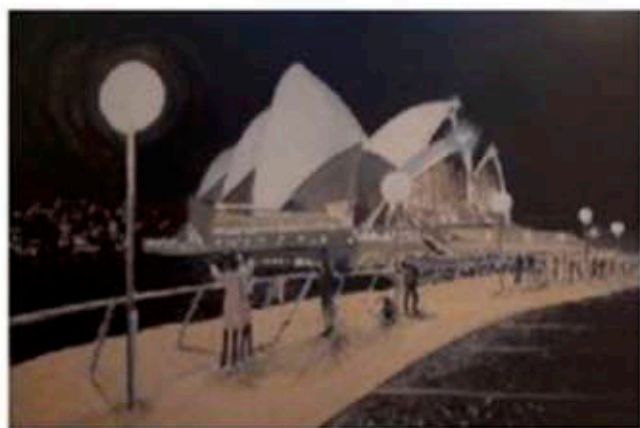

# ONCE BY HAPPENSTANCE

SUSANNAH PATERSON

Exhibition open October 9-21

GEOFF HARGRAVES

Exhibition Open:  
Tues-Sat 10am-5.30pm  
Sunday 1pm-5pm

Opening Night: Wednesday, October 10, 2018  
6.00pm-8.30pm

Gauge Gallery  
68 Glebe Point Rd, Glebe  
PH: 9552 1552